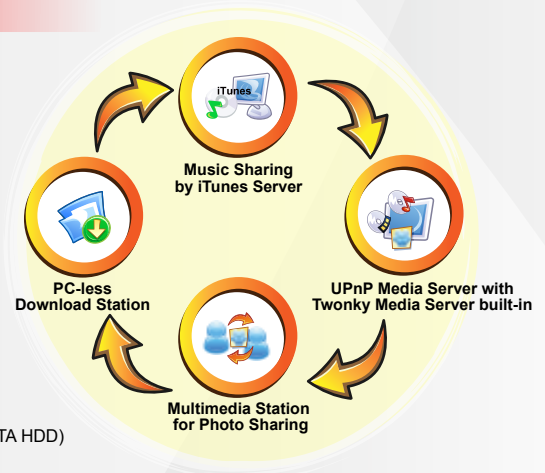

1080p HD Network Multimedia Player and Large Storage NAS

>>>> **Your Home Cinema Solution**

For SOHO/ HOME users

- Do you want to enjoy 1080p HD video?
- Do you also need a large storage NAS to store hundreds of MKV, M2TS, Blu-ray BDMV video?
- Do you want to experience digital surround sound on your high-quality audio system?

New Experience of Digital Data Sharing and Playback with Low Power Consumption Operation

Network Multimedia Player

Cinema-grade enjoyment at home

- NEW NMP-1000**
- Sigma Designs SMP8635
 - 256MB DDR RAM, 64MB flash
 - USB x 2, eSATA x 1

NEW V3.1 NAS Management Software

- New AJAX-based user interface
- Multi-browser support
- Virtual disk drive
- QNAP RSS feed
- GUI themes
- EXT4 file system support
- Real-time list search
- Network service discovery-UPnP & Bonjour
- IP filter & network access protection
- Plus the comprehensive features set from before